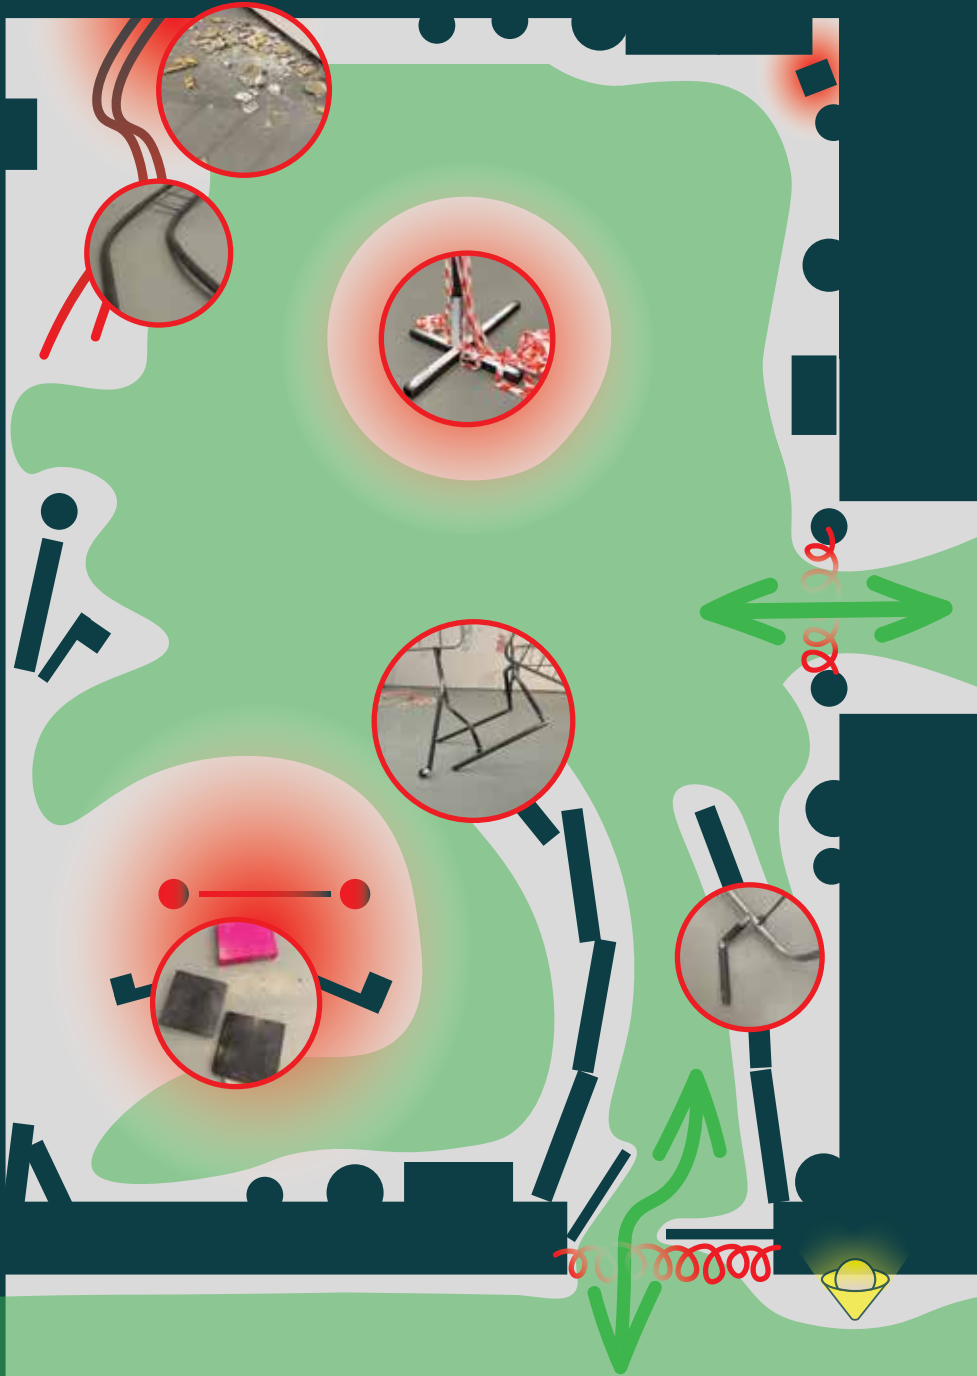

# Map: *Jesse Darling*

# Map Key

ENTER / EXIT

Razor wire

Razor wire

You have to pass under to access this space

Light

Outside work:  
soft light shines at the wall

DO NOT TOUCH

any art work

Accessible space